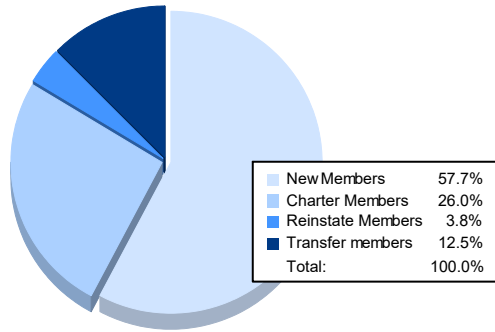

Year	New Clubs	Dropped Clubs	Gain/ Loss Clubs	New Members	Charter Members	Reinstate Members	Transfer Members	Total Member Added	Total Members Dropped	Gain/ Loss Members
2016-2017	1	1	0	111	28	1	16	156	162	-6
2017-2018	0	0	0	90	0	5	4	99	164	-65
2018-2019	2	0	2	81	54	7	12	154	111	43
2019-2020	1	0	1	76	25	30	9	140	170	-30
2020-2021	1	1	0	60	27	4	13	104	162	-58
<b>Average</b>	<b>1</b>	<b>0</b>	<b>1</b>	<b>84</b>	<b>27</b>	<b>9</b>	<b>11</b>	<b>131</b>	<b>154</b>	<b>-23</b>

### Membership Composition June 2021 Cumulative

### Gender Composition June 2021 Cumulative